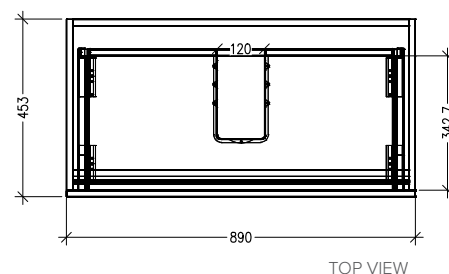

SPECIFICATION SHEET

Vega 900mm 2 Drawer Floor Vanity

Features

- Floorstanding
- Full Extension Soft Close Drawers
- Negative detail finger pull with extrusion
- Cabinet:
Laminate Woodgrain & Solid Colours on MR Board
- Slab Top Options:
20mm Quartz Top or StoneCast Top
- Dimensions: H820 x W900 x D465
- Floor plumbing provision has been allowed for with a 60mm space behind lower drawer. Note lower drawer DOES NOT have a plumbing cutout and is designed to offer full storage space.
- **Optional: Floor plumbing waste provision in bottom drawer [88515] - Additional \$75 RRP**

Technical Details

Note: All measurements shown are in millimetres. Sizes are nominal.

SPECIFICATION SHEET

Slab Top Options

StoneCast Slab Top 900

W900 x D465 x H20

Gloss White - SC

Matte White - SCMW