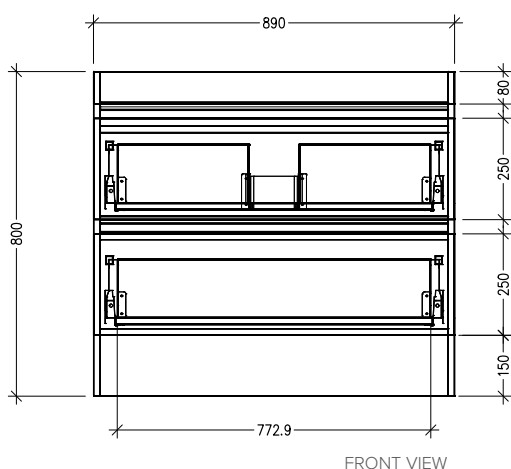

SPECIFICATION SHEET

Vega 900mm 2 Drawer Floor Vanity

Features

- Floorstanding
- Full Extension Soft Close Drawers
- Negative detail finger pull with extrusion
- Cabinet:
Laminate Woodgrain & Solid Colours on MR Board
- Slab Top Options:
20mm Quartz Top or StoneCast Top
- Dimensions: H820 x W900 x D465
- Floor plumbing provision has been allowed for with a 60mm space behind lower drawer. Note lower drawer DOES NOT have a plumbing cutout and is designed to offer full storage space.
- **Optional: Floor plumbing waste provision in bottom drawer [88515] - Additional \$75 RRP**

Technical Details

Note: All measurements shown are in millimetres. Sizes are nominal.

SPECIFICATION SHEET

Slab Top Options

StoneCast Slab Top 900

W900 x D465 x H20

Gloss White - SC

Matte White - SCMW