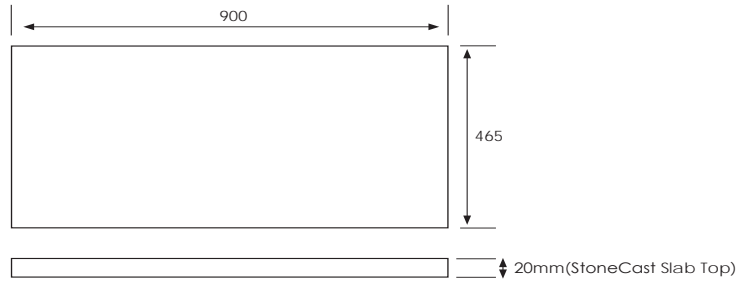

Technical Details

Note: All measurements shown are in millimetres. Sizes are nominal.

SPECIFICATION SHEET

Slab Top Options

StoneCast Slab Top 900

W900 x D465 x H20

Gloss White - SC

Matte White - SCMW

Tap Hole Position

Tap hole position must be specified

- NTH** No Tap Holes
- CTH** Centre Tap Holes
- LTH** Left Tap Holes
- RTH** Right Tap Holes
- ITH*** Inside Tap Holes
- OTH*** Outside Tap Holes

*only applicable with double basins