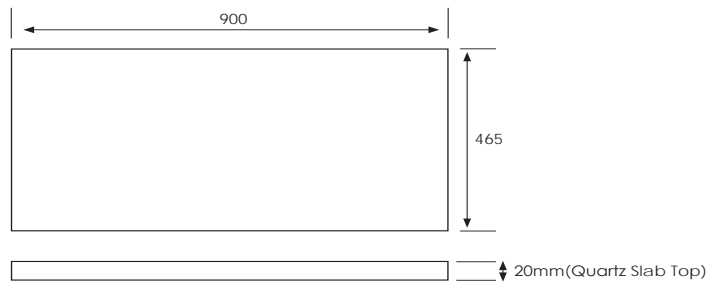

Technical Details

Note: All measurements shown are in millimetres. Sizes are nominal.

SPECIFICATION SHEET

Slab Top Options

StoneCast Slab Top 900

W900 x D465 x H20

Gloss White - SC

Matte White - SCMW

Gloss White

Matte White

Quartz Slab Top 900

W900 x D465 x H20

Midnight Stone - MS

Himalaya - HY

Midnight Stone

Himalaya

Tap Hole Position

Tap hole position must be specified

- NTH** No Tap Holes
- CTH** Centre Tap Holes
- LTH** Left Tap Holes
- RTH** Right Tap Holes
- ITH*** Inside Tap Holes
- OTH*** Outside Tap Holes

*only applicable with double basins