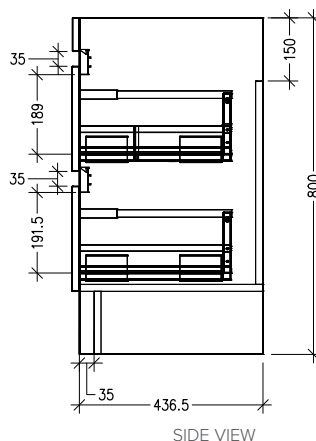

SPECIFICATION SHEET

Vega 900mm 2 Drawer Floor Vanity

Features

- Floorstanding
- Full Extension Soft Close Drawers
- Negative detail finger pull with extrusion
- Cabinet:
Laminate Woodgrain & Solid Colours on MR Board
- Slab Top Options:
20mm Quartz Top or StoneCast Top
- Dimensions: H820 x W900 x D465
- Floor plumbing provision has been allowed for with a 60mm space behind lower drawer. Note lower drawer DOES NOT have a plumbing cutout and is designed to offer full storage space.
- **Optional: Floor plumbing waste provision in bottom drawer [88515] - Additional \$75 RRP**

Technical Details

Note: All measurements shown are in millimetres. Sizes are nominal.

SPECIFICATION SHEET

Slab Top Options

StoneCast Slab Top 900

W900 x D465 x H20

Gloss White - SC

Matte White - SCMW

Tap Hole Position

Tap hole position must be specified

- NTH** No Tap Holes
- CTH** Centre Tap Holes
- LTH** Left Tap Holes
- RTH** Right Tap Holes
- ITH*** Inside Tap Holes
- OTH*** Outside Tap Holes

*only applicable with double basins